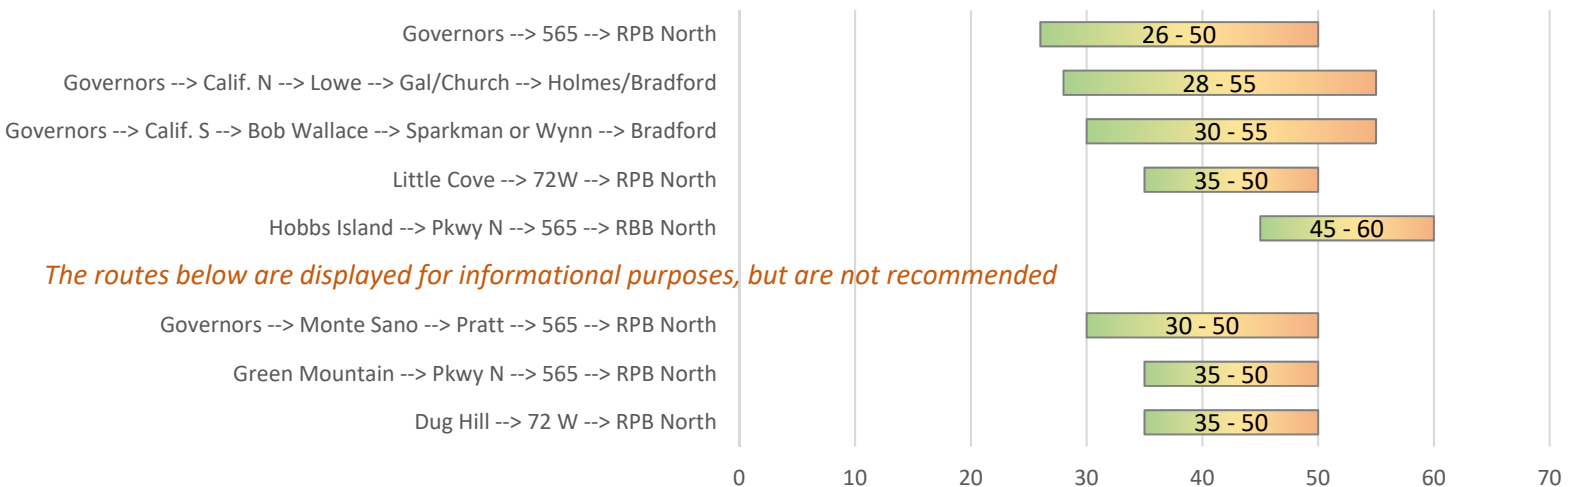

GSES to Redstone @ Marshall Space Flight Center Estimated trip duration (minutes)

GSES to Redstone @ AMCOM Estimated trip duration (minutes)

GSES to Cummings Research Park @ Adtran Estimated trip duration (minutes)

GSES to Redstone @ Marshall Space Flight Center

Estimated trip duration w/ Extra CBA Traffic (minutes)

GSES to Redstone @ AMCOM

Estimated trip duration w/ Extra CBA Traffic (minutes)

GSES to Cummings Research Park @ Adtran

Estimated trip duration w/ Extra CBA Traffic (minutes)