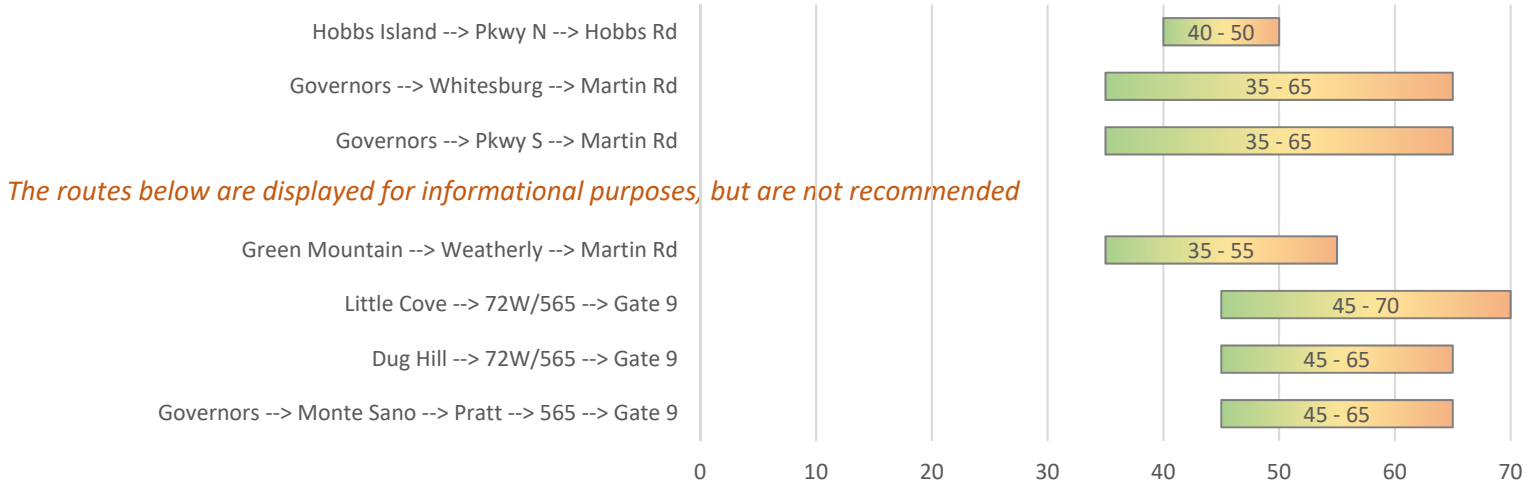

GSES to Redstone @ Marshall Space Flight Center Estimated trip duration (minutes)

GSES to Redstone @ AMCOM Estimated trip duration (minutes)

GSES to Cummings Research Park @ Adtran Estimated trip duration (minutes)

Estimated trip duration w/ Extra CBA Traffic (minutes)