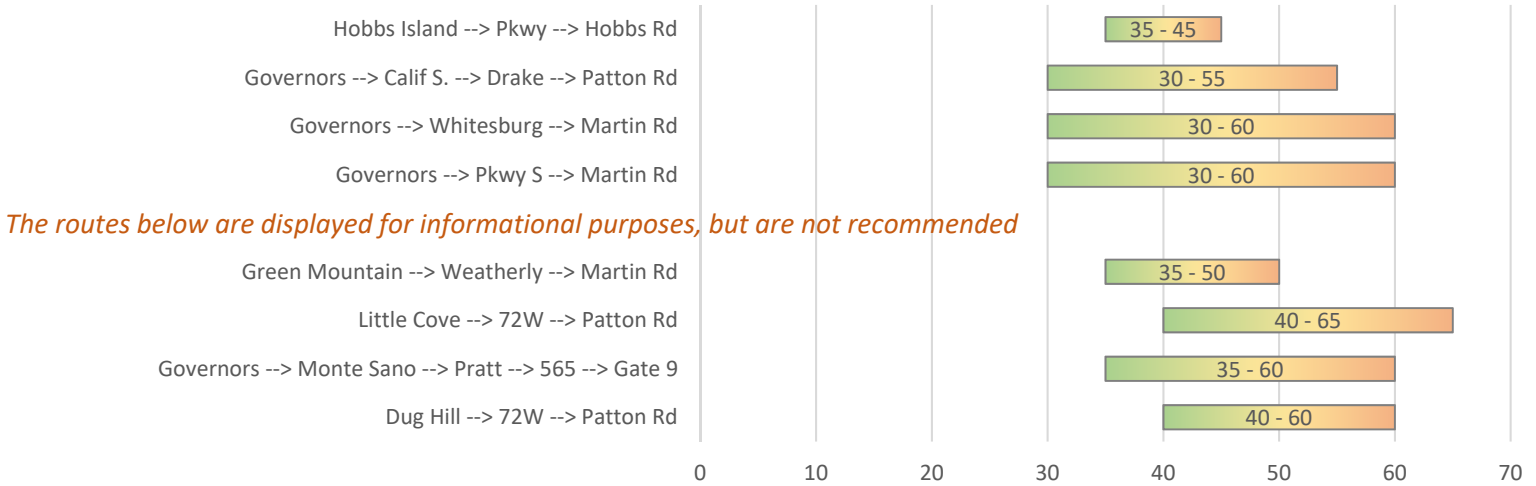

GSES to Redstone @ Marshall Space Flight Center Estimated trip duration (minutes)

GSES to Redstone @ AMCOM Estimated trip duration (minutes)

GSES to Cummings Research Park @ Adtran Estimated trip duration (minutes)

GSES to Redstone @ Marshall Space Flight Center

Estimated trip duration w/ Extra CBA Traffic (minutes)

GSES to Redstone @ AMCOM

Estimated trip duration w/ Extra CBA Traffic (minutes)

GSES to Cummings Research Park @ Adtran

Estimated trip duration w/ Extra CBA Traffic (minutes)