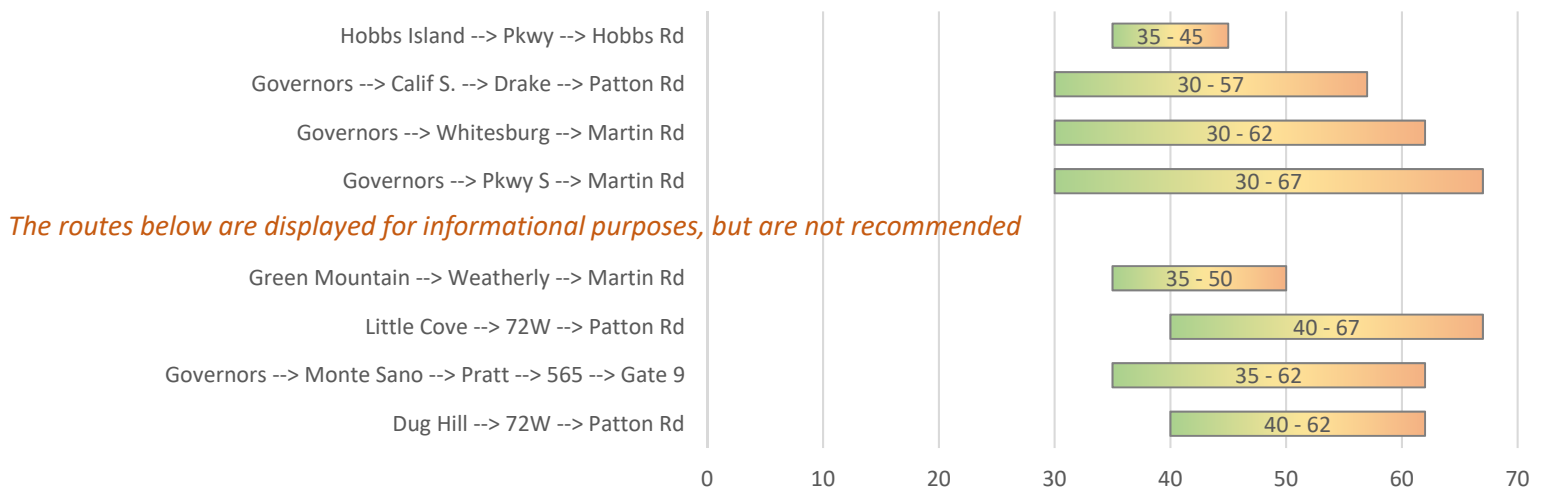

GSES to Redstone @ AMCOM

Estimated trip duration w/ Extra CBA Traffic (minutes)