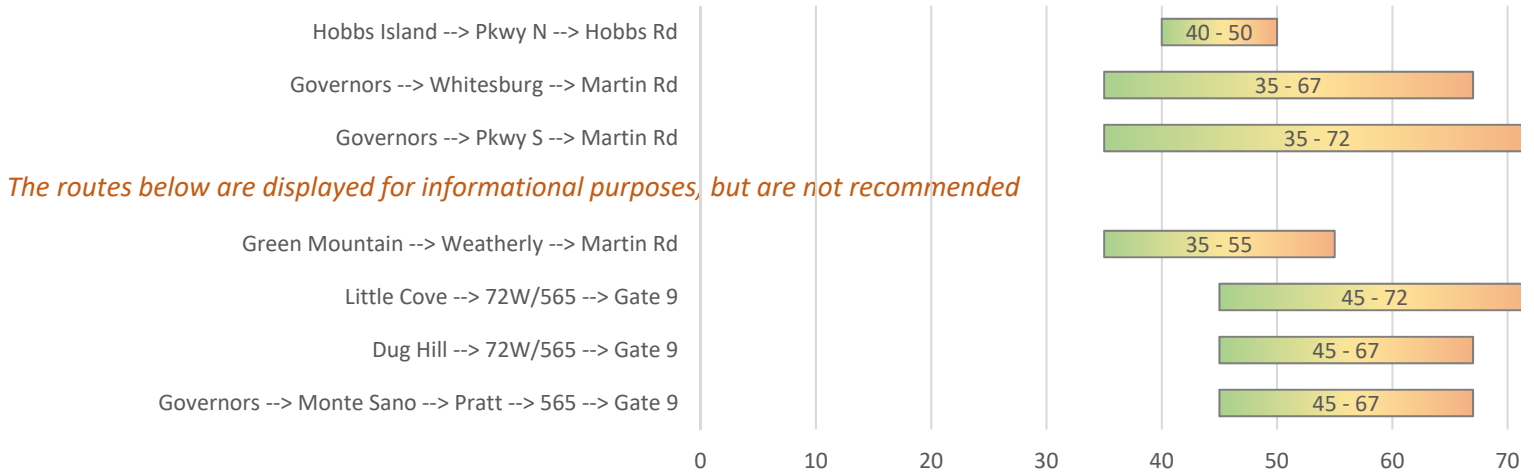

GSES to Redstone @ Marshall Space Flight Center

Estimated trip duration w/ Extra CBA Traffic (minutes)